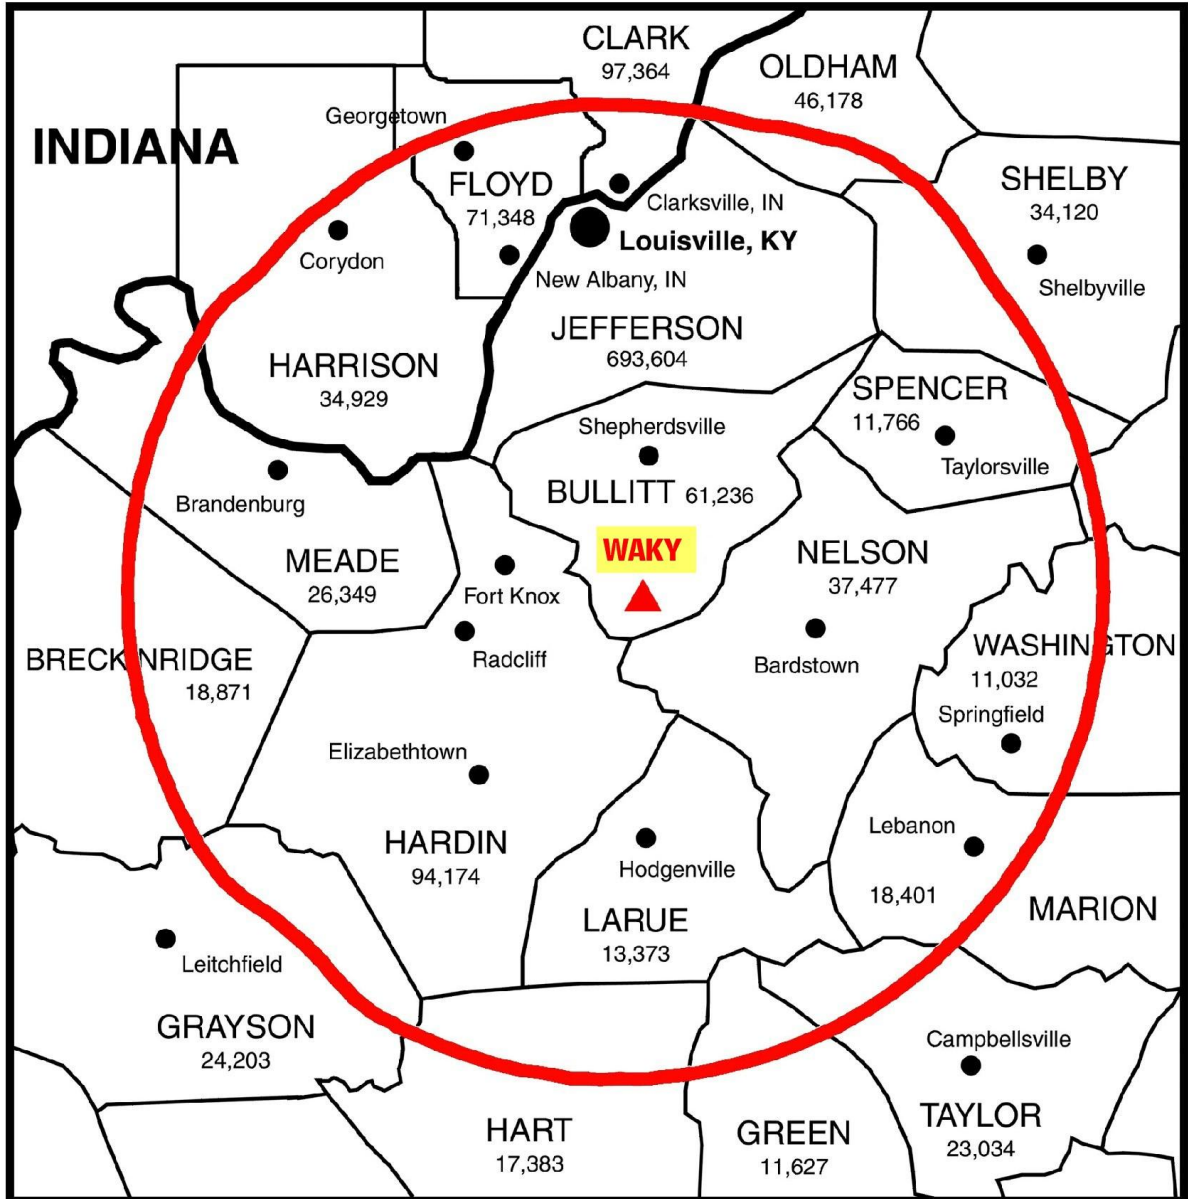

# Wakky

103.5

Population in 60dBu Primary Coverage Area - 572,573  
Coverage map shows 54dBu Contour